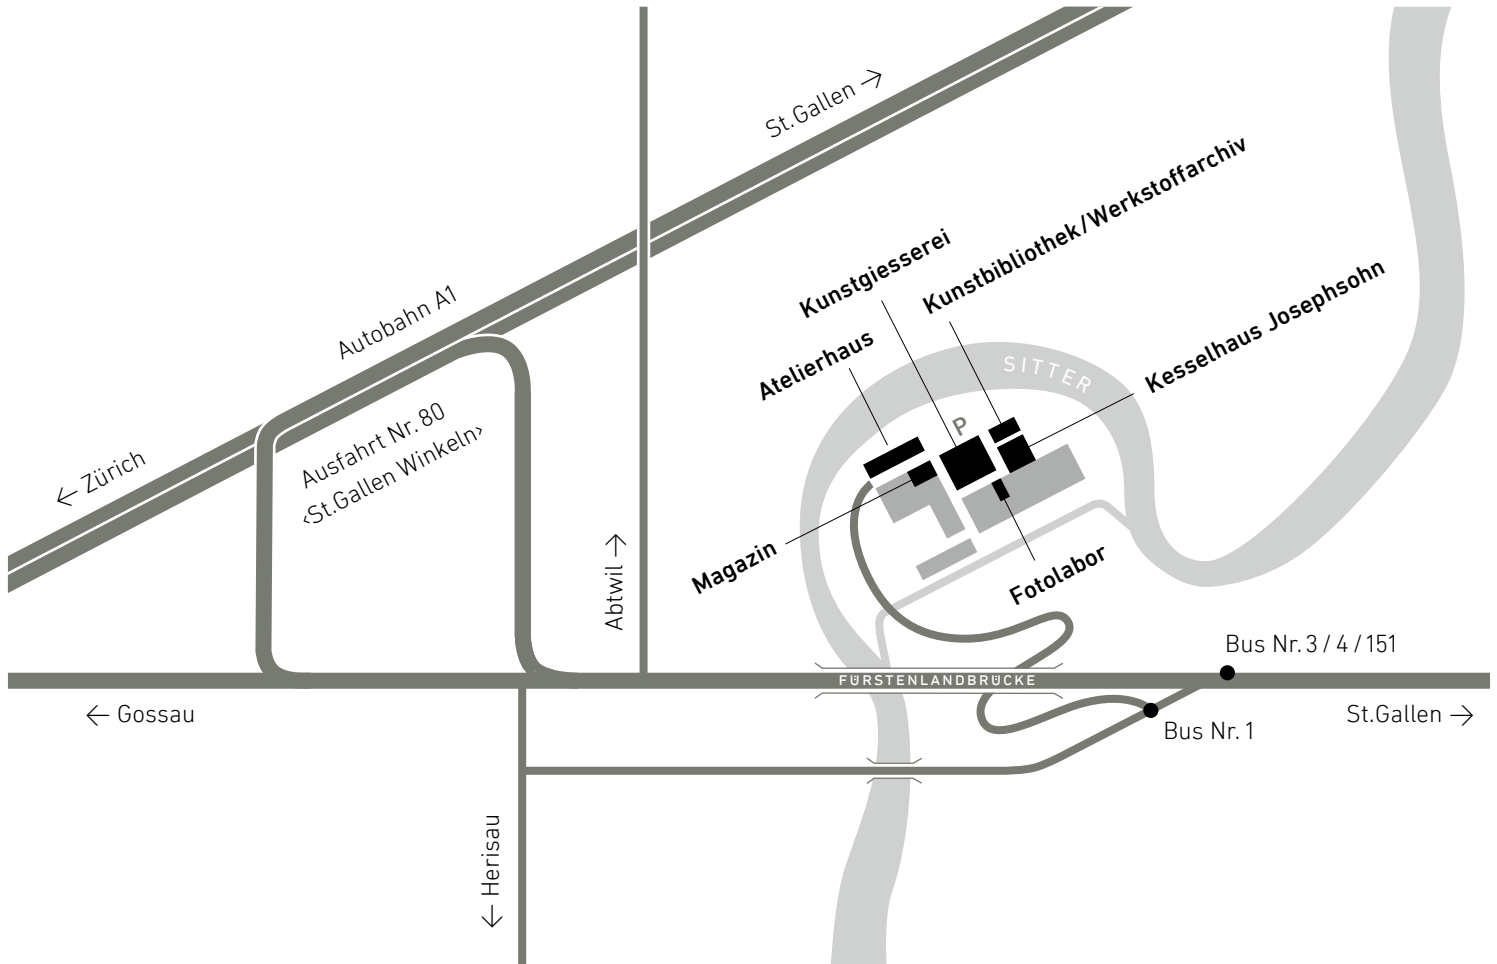

Map/Directions

With public transport

from the Hauptbahnhof St. Gallen (ca. 20 minutes):

- Bus line 1 towards Winkeln to "Stocken" or
- Bus line 3 and 4 towards Abtwil to "Fürstenlandbrücke" or
- Bus line 151 towards Gossau to "Fürstenlandbrücke"

By car

- GPS address: St. Gallen, Sittertalstrasse 34
- Autobahn A1 Zürich–St. Gallen, exit no. 80 "St. Gallen Winkeln"
- first in the direction of Gossau-Ost, then toward Abtwil
- direction St. Gallen, ca. 500 m to the "Fürstenlandbrücke"
- directly after the Fürstenlandbrücke, take a sharp right and turn off toward "Sitterwerk / Kesselhaus Josephsohn" (small, brown culture sign)
- take the next possible right and follow the second brown culture sign "Sitterwerk / Kesselhaus Josephsohn"